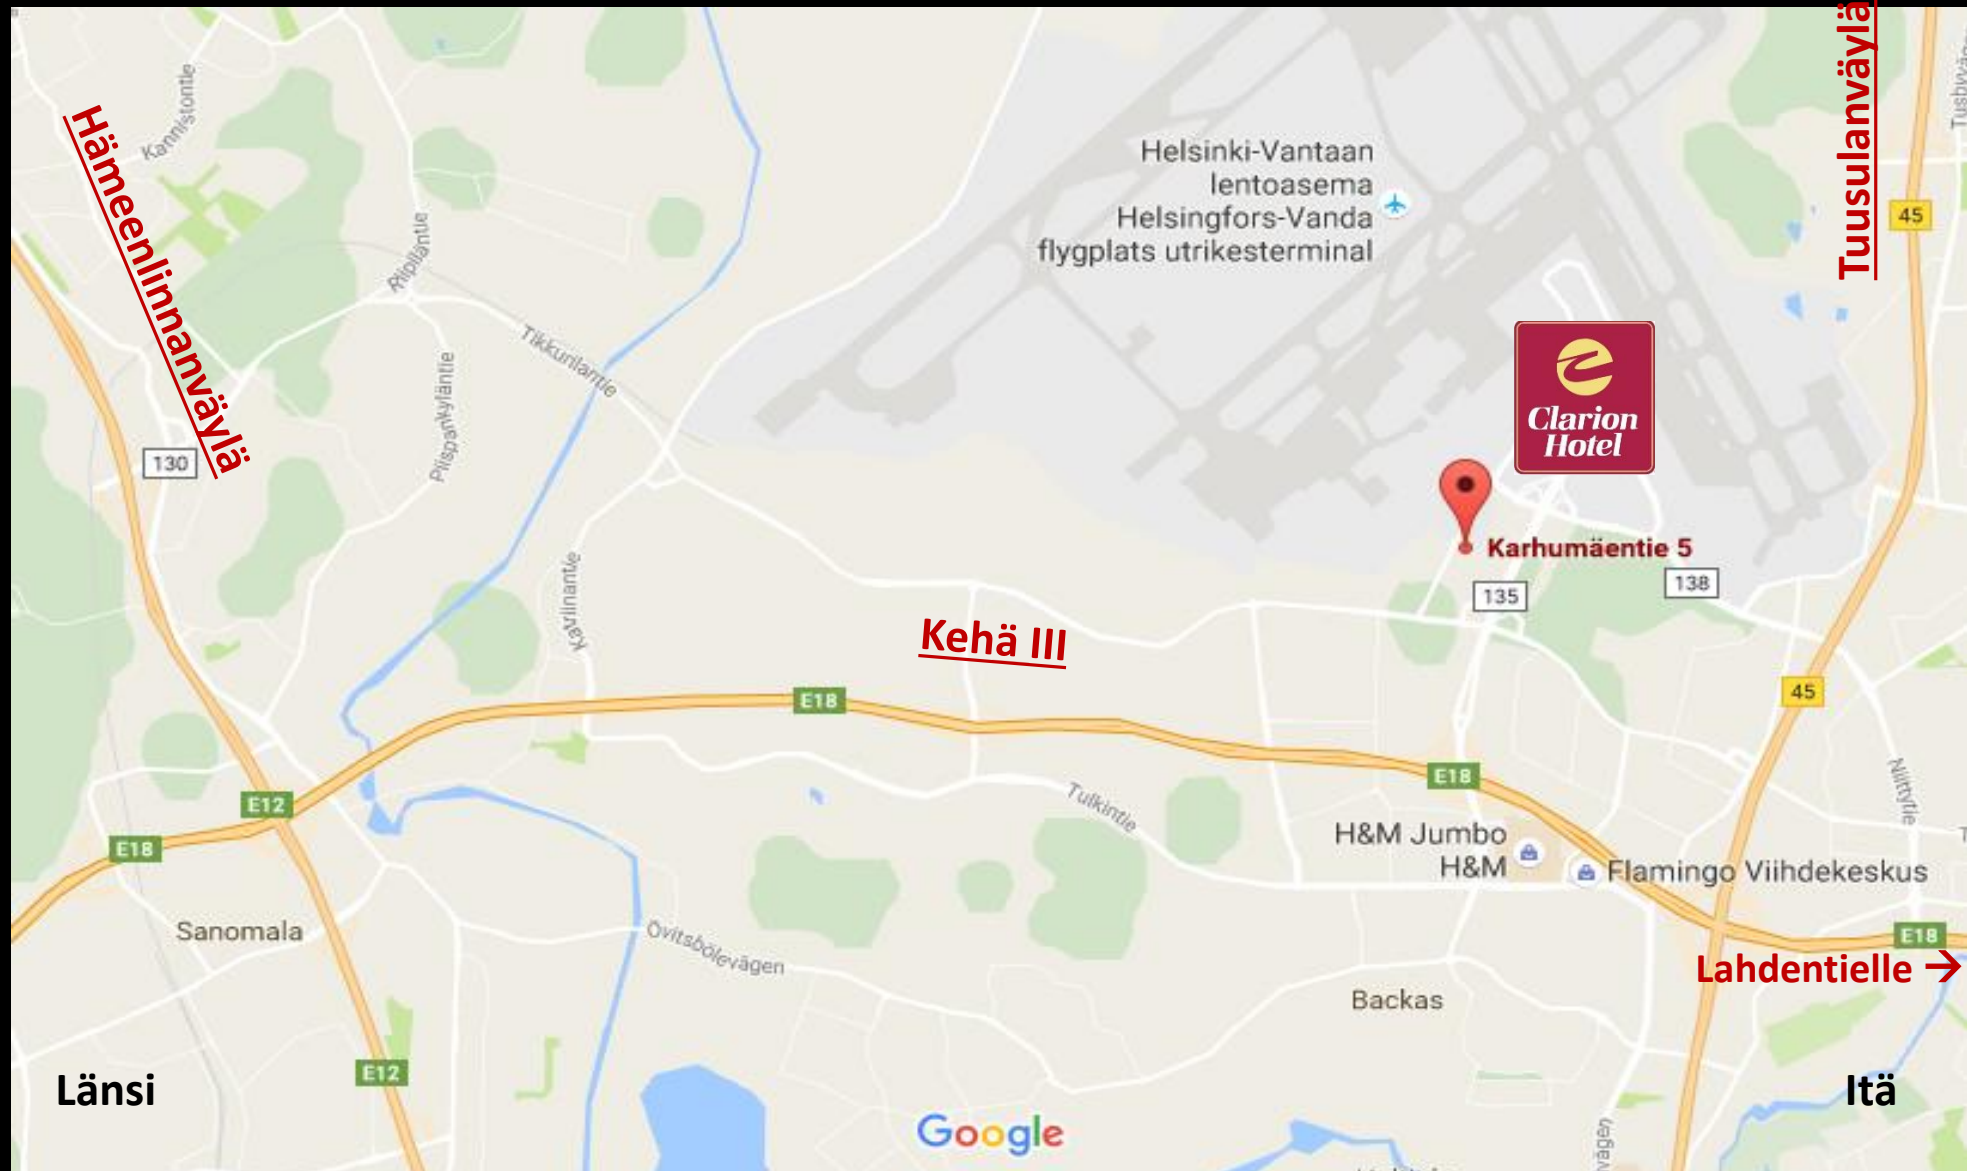

DRIVING INSTRUCTIONS TO CLARION HOTEL HELSINKI AIRPORT

By car:

- From Lahdentie (Road E75) take the exit "Kehä III Länteen" (Ring Road III to West). Drive on the Ring Road approximately for 7 kilometers and take exit to "Lentoasema" (Airport) – the shopping center Jumbo will be on your left.
- From Tuusulantie (Road 45) take exit "Kehä III Länteen (Ring Road III to West). Drive on the Ring Road approximately 1 kilometer and take exit to "Lentoasema" (Airport) – shopping center Jumbo will be on your left.
- From Hämeenlinnanväylä (Road E12) take exit "Kehä III Itään (Ring Road III to East). Drive on the Ring Road approximately 7,5 kilometers, until there is an exit to "Lentoasema" (Airport).
- After taking the exit from the Ring Road drive straight forward on Lentoasemantie less than a kilometer, until there is an exit to "Aviapolis".
- After taking the exit drive straight forward on Tikkurilantie and after approximately 500 meters there will be a roundabout – there take the first exit to Aviabulevardi. Soon, in about 400 meters, you will see Clarion Hotel Helsinki Airport on your right!